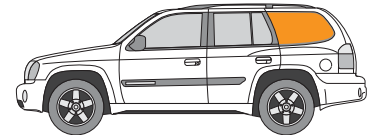

SPYDESIGN

YOUR BRAND. EVERYWHERE

VEHICLE ADVERTISING PRICE GUIDE

LOGO & LETTERING ON MEDIUM SIZE CAR \$400
 LOGO & LETTERING ON BOTH SIDE DOORS
 WINDOW PERF ON REAR WINDOW

PARTIAL WRAP ON MEDIUM SIZE CAR \$1200
 PARTIAL WRAP COVERING 1/4 OF THE CAR
 WINDOW PERF ON REAR WINDOW

FULL WRAP ON MEDIUM SIZE CAR \$3250
 COMPLETE COVERAGE GIVING YOU THE MOST
 BANG FOR YOUR BUCK!
 WINDOW PERF ON REAR WINDOW
 (excluding roof)

LOGO & LETTERING ON CAR OR SUV \$300
 LOGO & LETTERING ON BOTH SIDE DOORS or WINDOWS
 WINDOW PERF ON REAR WINDOW