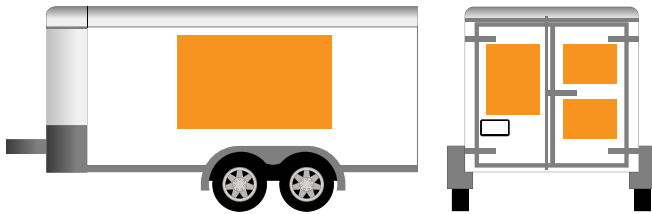

## TRAILER ADVERTISING PRICE GUIDE

**Design A: Basic, 2 sides and rear \$750**  
 • Die Cut graphics 1-2 colours  
 (Estimated useage 80 sqft)

**Design B: Intermediate, 2 sides and rear \$1250**  
 • Printed graphics - 3M IJ40c  
 (Estimated useage 125 sqft)

**Design C: Complex, 2 sides and rear \$1500**  
 • Printed graphics - 3M IJ40c  
 (Estimated useage 150 sqft)

**Design D: Basic with Half wrap, 2 sides and rear \$2275**  
 • Printed graphics - 3M Wrap Film  
 (Estimated useage 112 sqft)

**Design D: Full Wrap, 2 sides and rear \$3750**  
 • Printed graphics - 3M Wrap Film  
 (Estimated useage 225 sqft)

• prices shown are based on a 16' Cargo Trailer (Seamless)  
 • custom quotes available upon request